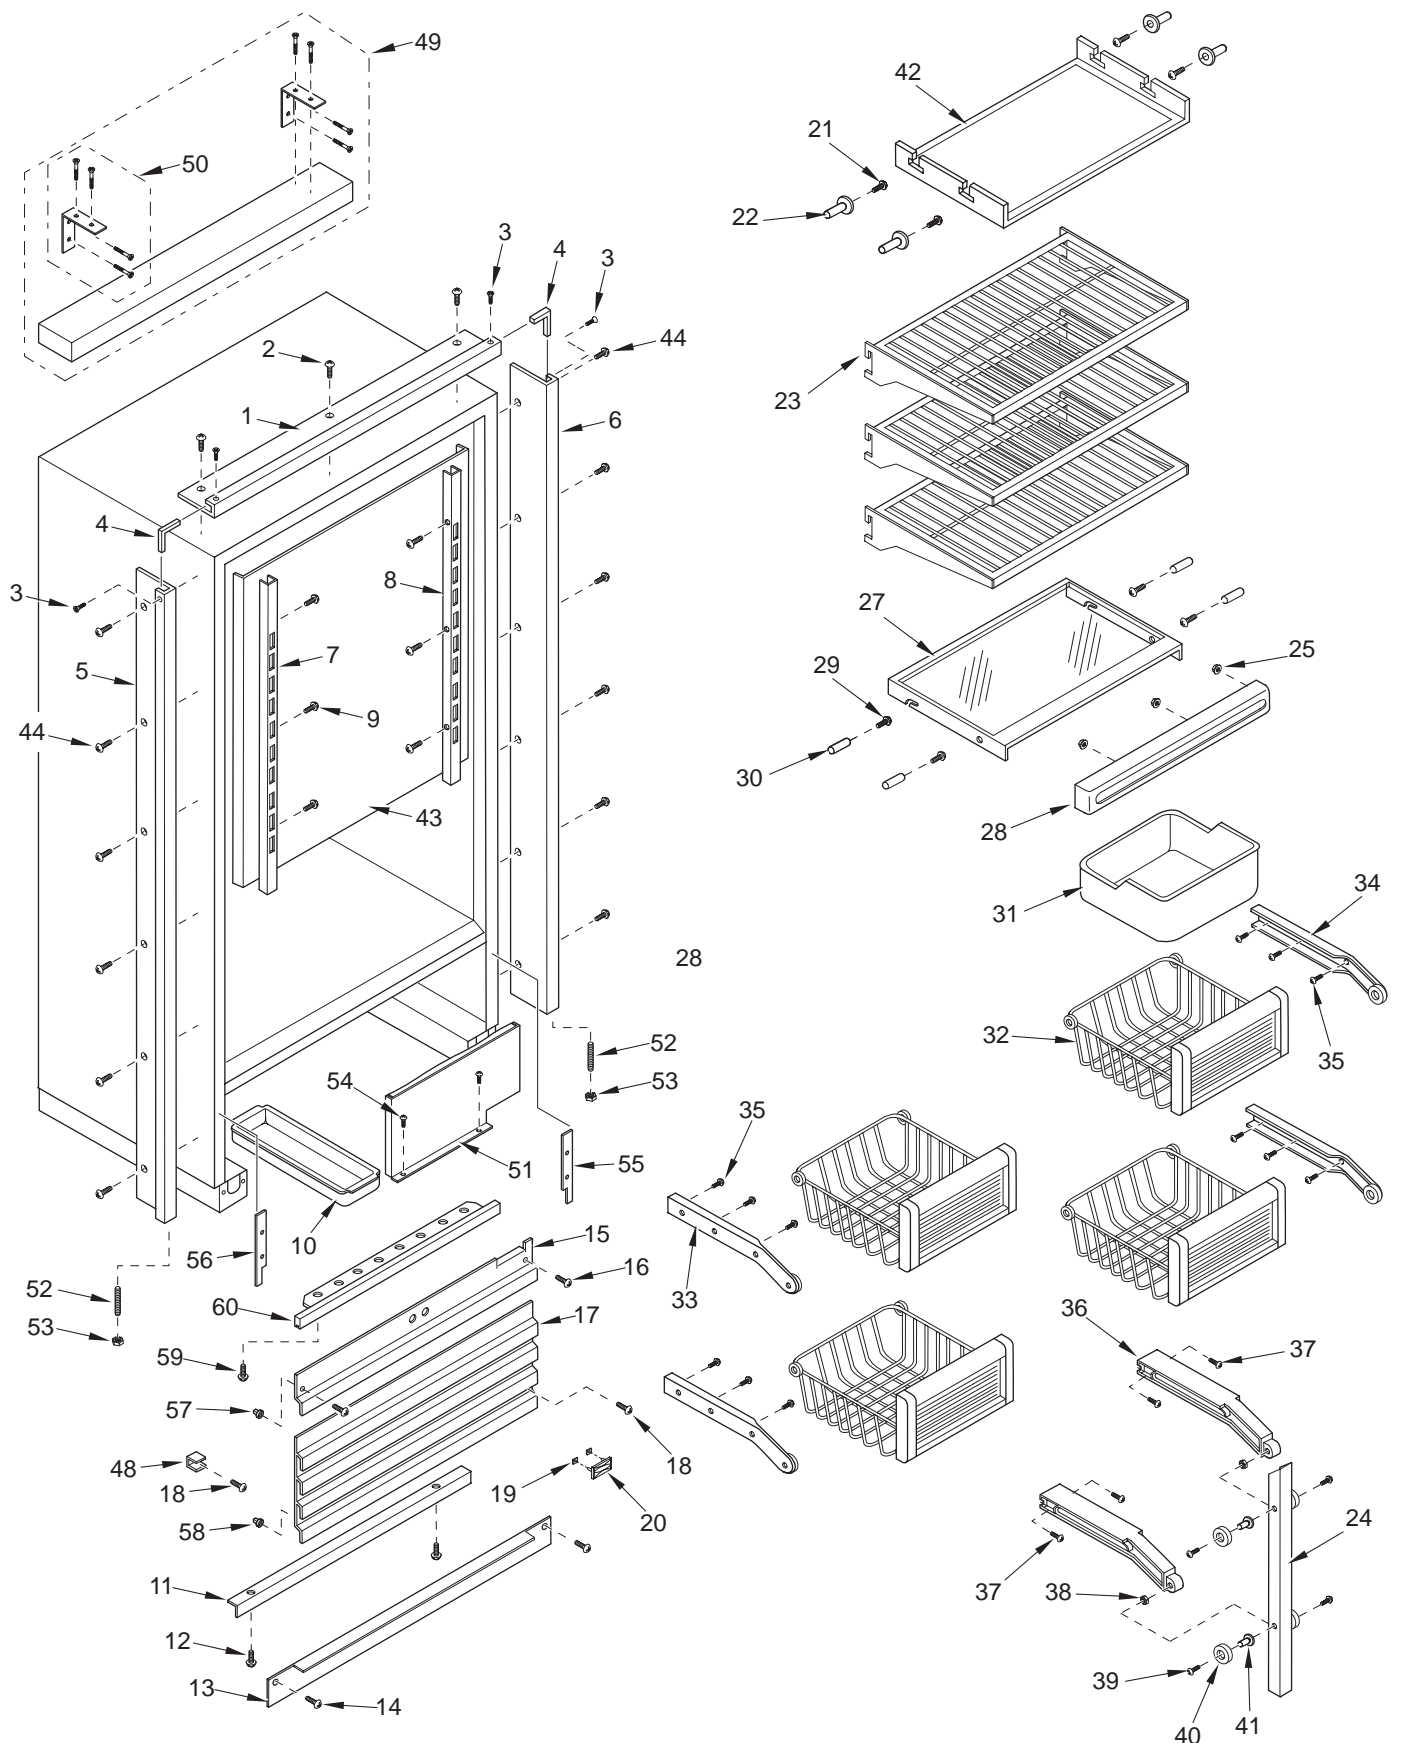

601F-3 COSMETIC VIEW

601F-3 MECHANICAL PARTS LIST