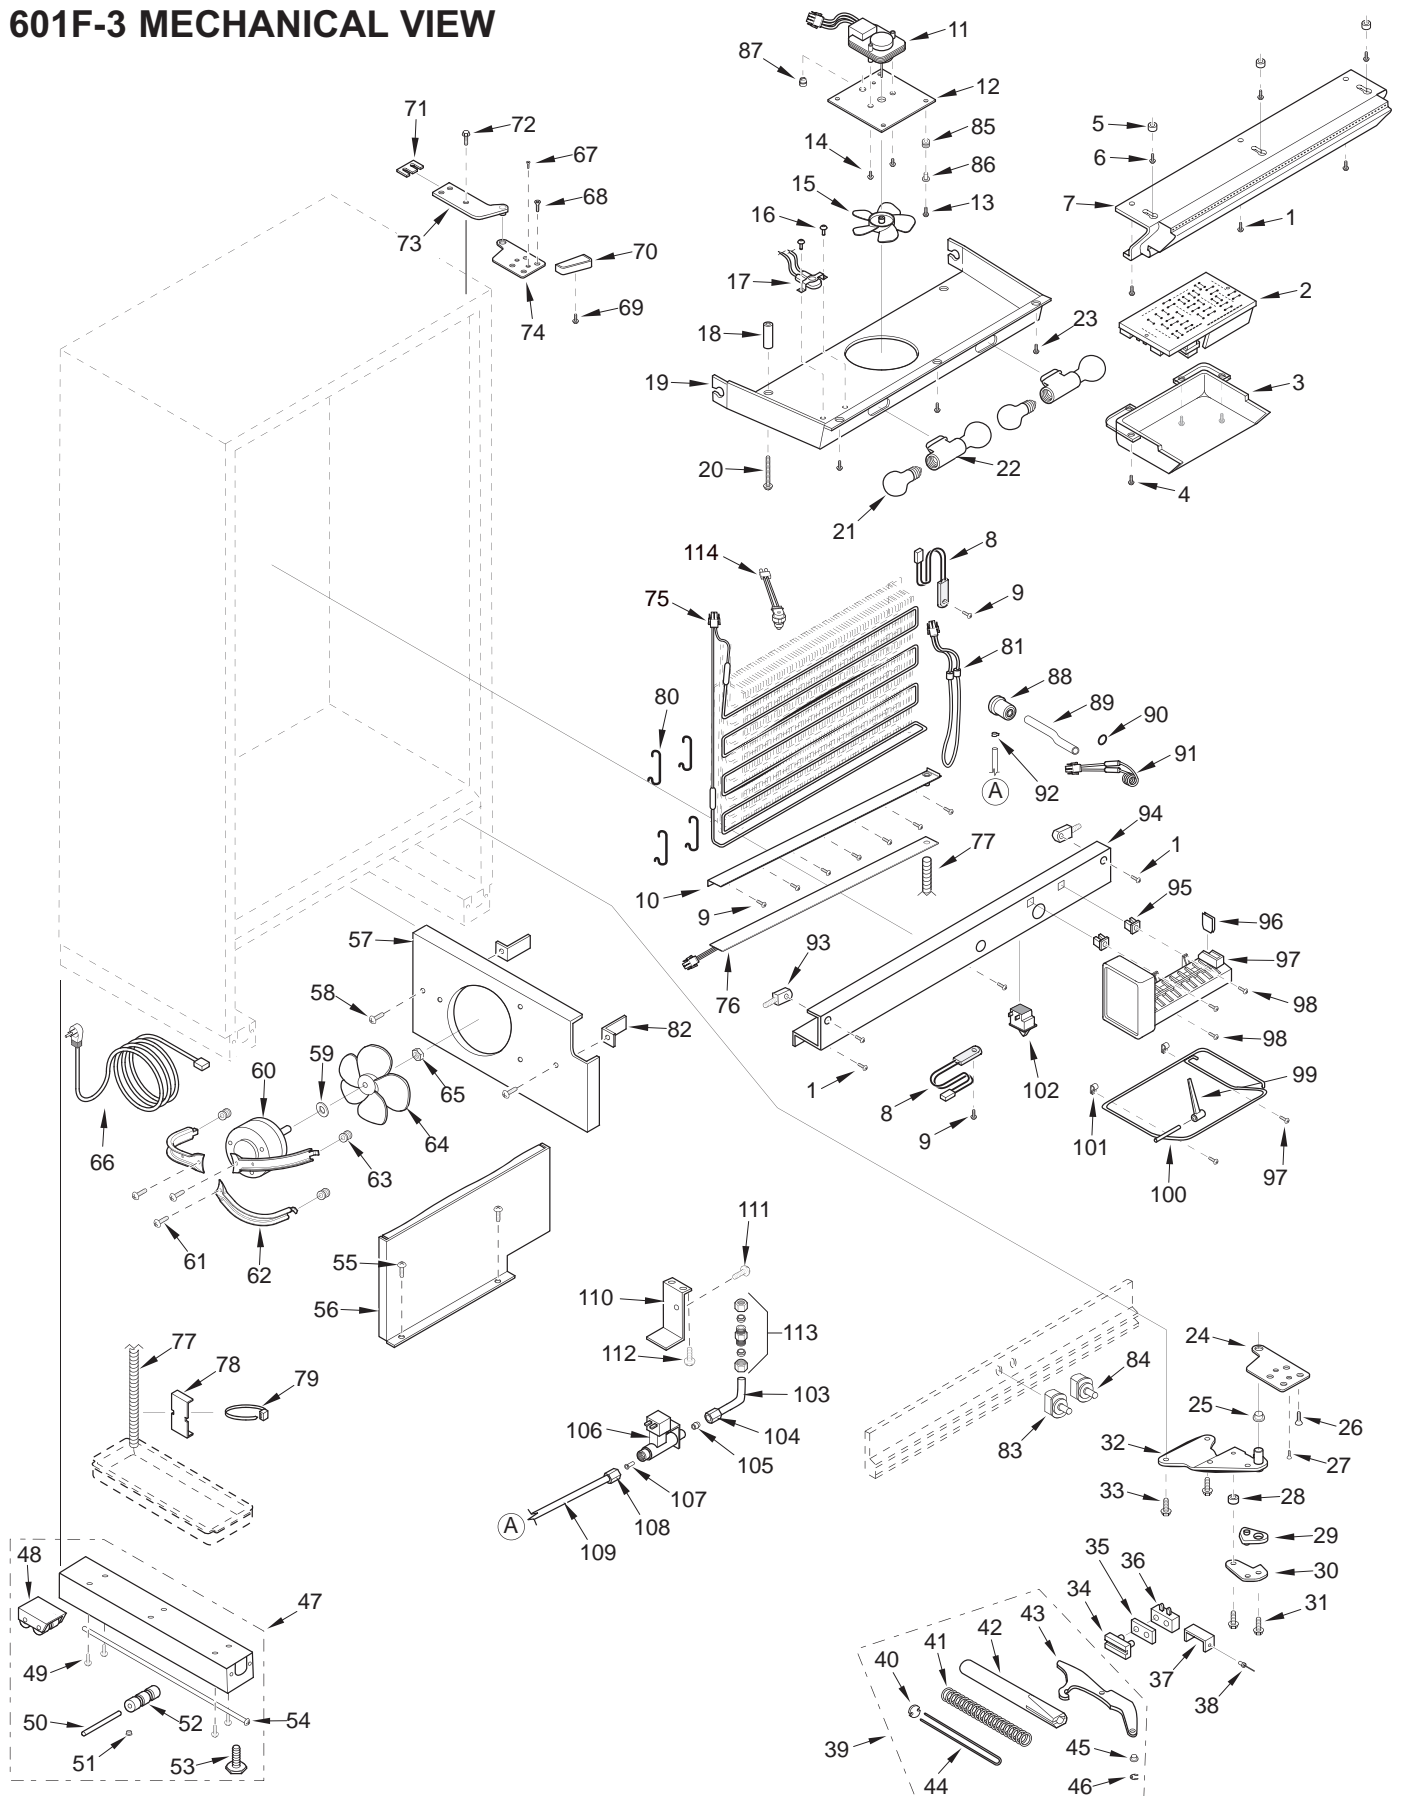

601F-3 MECHANICAL VIEW

601F-3 SEALED SYSTEM PARTS LIST

<u>Ref #</u>	<u>Part #</u>	<u>Description</u>
1	7002527	Evap, Fre Svce
2	6201270	Screw, #8-18 x 5/8" PH PN SS-Gnd
3	7002014	Condenser
4	6110020	Bolt, #10-24 x 3/8" Truss HD
5	6150080	Nut-Flat, #10-24
6	3014230	Filter-Drier, High Side
7	6120170	Locking Cable Tie, Red, 11-1/2"
8	4251320	Heat Exchanger
9	7002026	Compressor Assy, EGX80HLC Svce (EGX80HLC)
10	7001473	Electricals, EGX80HLC (For EGX80HLC Comp.)
11	3112500	Capacitor, 12MF (For EGX80HLC Comp.)
12	3112420	Term Cvr Spring, EGZ80
13	6200300	Screw, 5/16-18 x 1-1/2" Hex
14	6240050	Flat Washer, 5/16"
15	3150170	Rubber Grommet, Large, 15/16"
16	1801000	Nylon Compressor Mount, 7/16"
17	6160070	Sleeve, 5/16 x 7/16 x 7/8"
18	3011140	Accumulator
19	3014100	Suction Line Drier (Service Only)